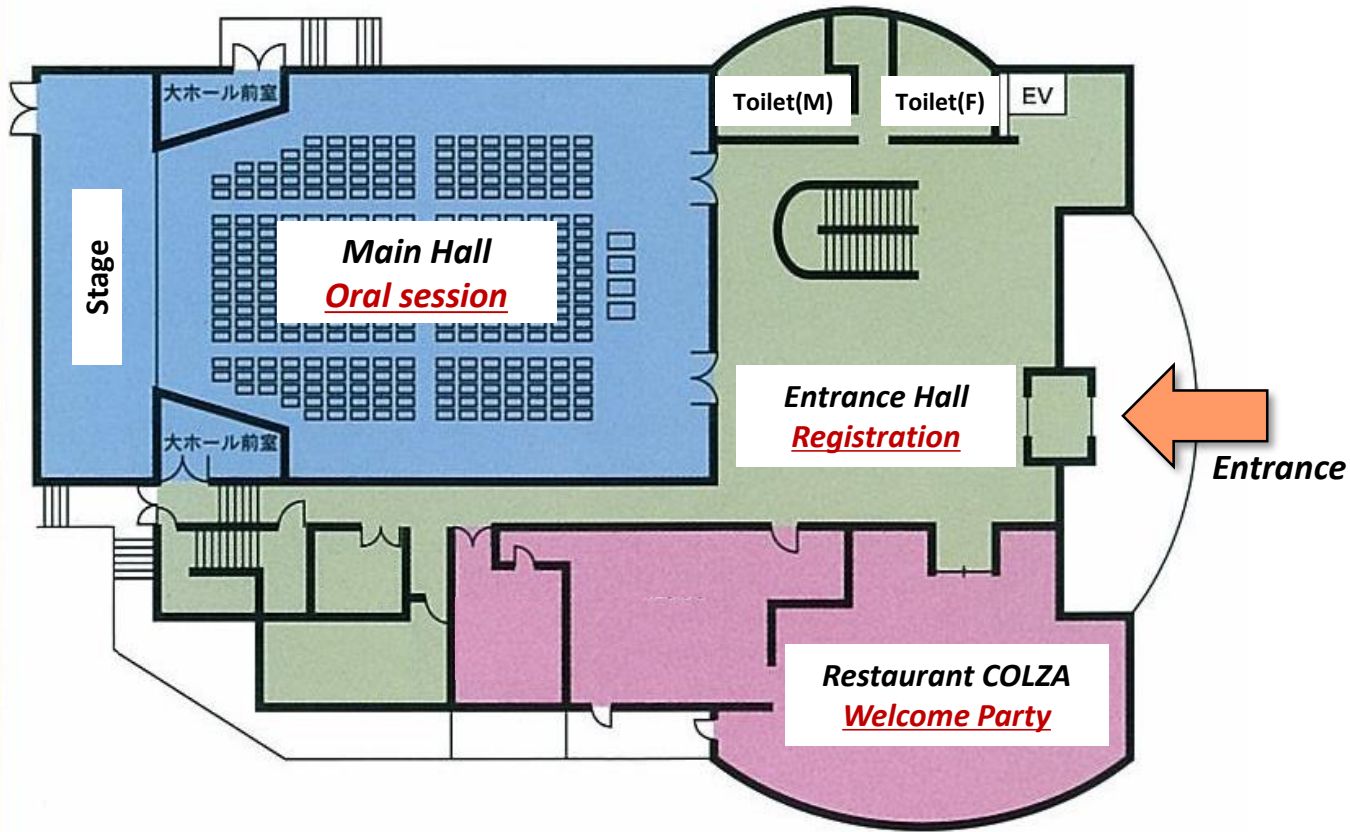

Faculty of Education

- 4 Administration Office for Faculty of Education

Faculty of Engineering

- 7 Engineering Administration Center
- 8 Engineering Research Building I / Shanghai Jiao Tong University and Chiba University International Cooperative Research Center
- 9 Science and Technology Building II
- 10 Engineering Research Building II
- 11 Administration Bureau
- 12 Center for International Education (International Student Division / International Support Desk)
- 13 Institute of Management and Information Technologies
- 14 Radioisotope Research Center
- 15 Station for Academic-Industry Collaborative Research Promotion
- 16 Center for Environmental Remote Sensing
- 17 Venture Business Laboratory
- 18 University Library / Academic Link Center
- 19 Safety and Health Organization (Dept. of Student Health and Occupational Health)
- 20 Keyaki Kalkan (University Hall)
- 21 Gymnasium
- 22 Student Service
- 23 Student Support Division / Career Support Division
- 24 Center for Frontier Medical Engineering
- 25 Center for Analytical Instrumentation
- 26 Science Park Center
- 27 Knowledge-based Collaborative Research Center (KCRC)
- 28 Center for Power Source Research for Next-Generation Mobility
- 29 Safety and Health Organization (Dept. of Environmental Safety)
- 30 Sho-In Hall

# FLOOR PLAN OF IME-13

## 1ST FLOOR

## 3RD FLOOR